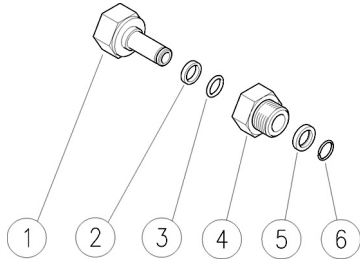

26.1000.00 LR Swivel,brass 3/8MF Bsp

26.1000.05 LR Swivel,brass 3/8M-1/4F Bsp

26.1000.10 LR Swivel,brass 3/8MF Npt

Pos.	P/N	Description	Q.ty	K1	K2	K3	K4	
1	26.1006.31	Fitting -LR, 3/8F Bsp brass	1					10
1	26.1007.31	Fitting -LR, 1/4F Bsp brass (1)	1					5
1	26.1004.31	Fitting -LR, 3/8F Npt brass (2)	1					5
2	10.4009.00	Back-up ring, 9,5x12x2 mm	1					10
3	10.3057.00	O-ring, 1,78x9,25 mm	1					10
4	26.1008.31	Fitting -LR, 3/8M Bsp brass	1					5
4	26.1003.31	Fitting -LR, 3/8M Npt brass (2)	1					5
5	26.1002.31	Shim ring, 9,5x13,5x3 mm brass	1					10
6	26.1001.51	Snap ring, 0,9x8,6 mm Sst.	1					10